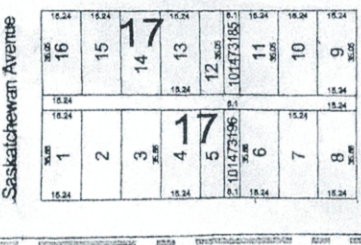

101474377

97S04163

75S03239

Railway Avenue

Railway Avenue

Railway Avenue

Railway Avenue

Prince Street

King Street

Royal Street

Queen Street

Princess Street

Duchess Street

Prince Street

King Street

Royal Street

Queen Street

Princess Street

Duchess Street

Prairie Avenue

Prairie Avenue

Prairie Avenue

Prince Street

King Street

# Lots For Sale: Serviced With Water And Sewer

Block	Lot	Lot Size	Price
15	13	50 x 115	
22	12	48 x 123.5	\$2400
22	13	48 x 123.5	\$2400
25	1-18	49.39 x 116.35	\$7000
25	21-22	50 x 116.35	\$7000