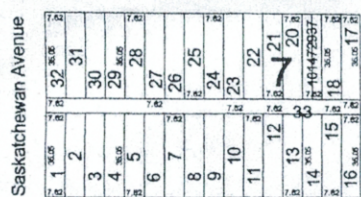

101474377

97S04163

75S03239

Railway Avenue

Railway Avenue

Railway Avenue

Railway Avenue

Prince Street

King Street

Royal Street

Queen Street

Princess Street

Duchess Street

Prince Street

King Street

Royal Street

Queen Street

Princess Street

Duchess Street

Prairie Avenue

Prairie Avenue

Prairie Avenue

Prince Street

King Street

# Lots For Sale: Serviced With Water And Sewer

Block	Lot	Lot Size	Price
15	13	50 x 115	
22	12	48 x 123.5	\$2400
22	13	48 x 123.5	\$2400
25	1-18	49.39 x 116.35	\$7000
25	21-22	50 x 116.35	\$7000