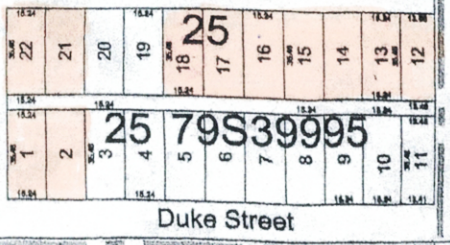

King Street

Royal Street

Queen Street

Princess Street

Duchess Street

Virginia Avenue

Virginia Avenue

Virginia Avenue

# Lots For Sale: Serviced With Water And Sewer

Block	Lot	Lot Size	Price
15	13	50 x 115	
22	12	48 x 123.5	\$2400
22	13	48 x 123.5	\$2400
25	1-18	49.39 x 116.35	\$7000
25	21-22	50 x 116.35	\$7000