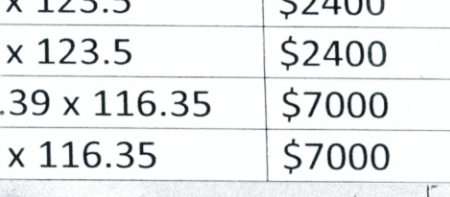

Queen Street